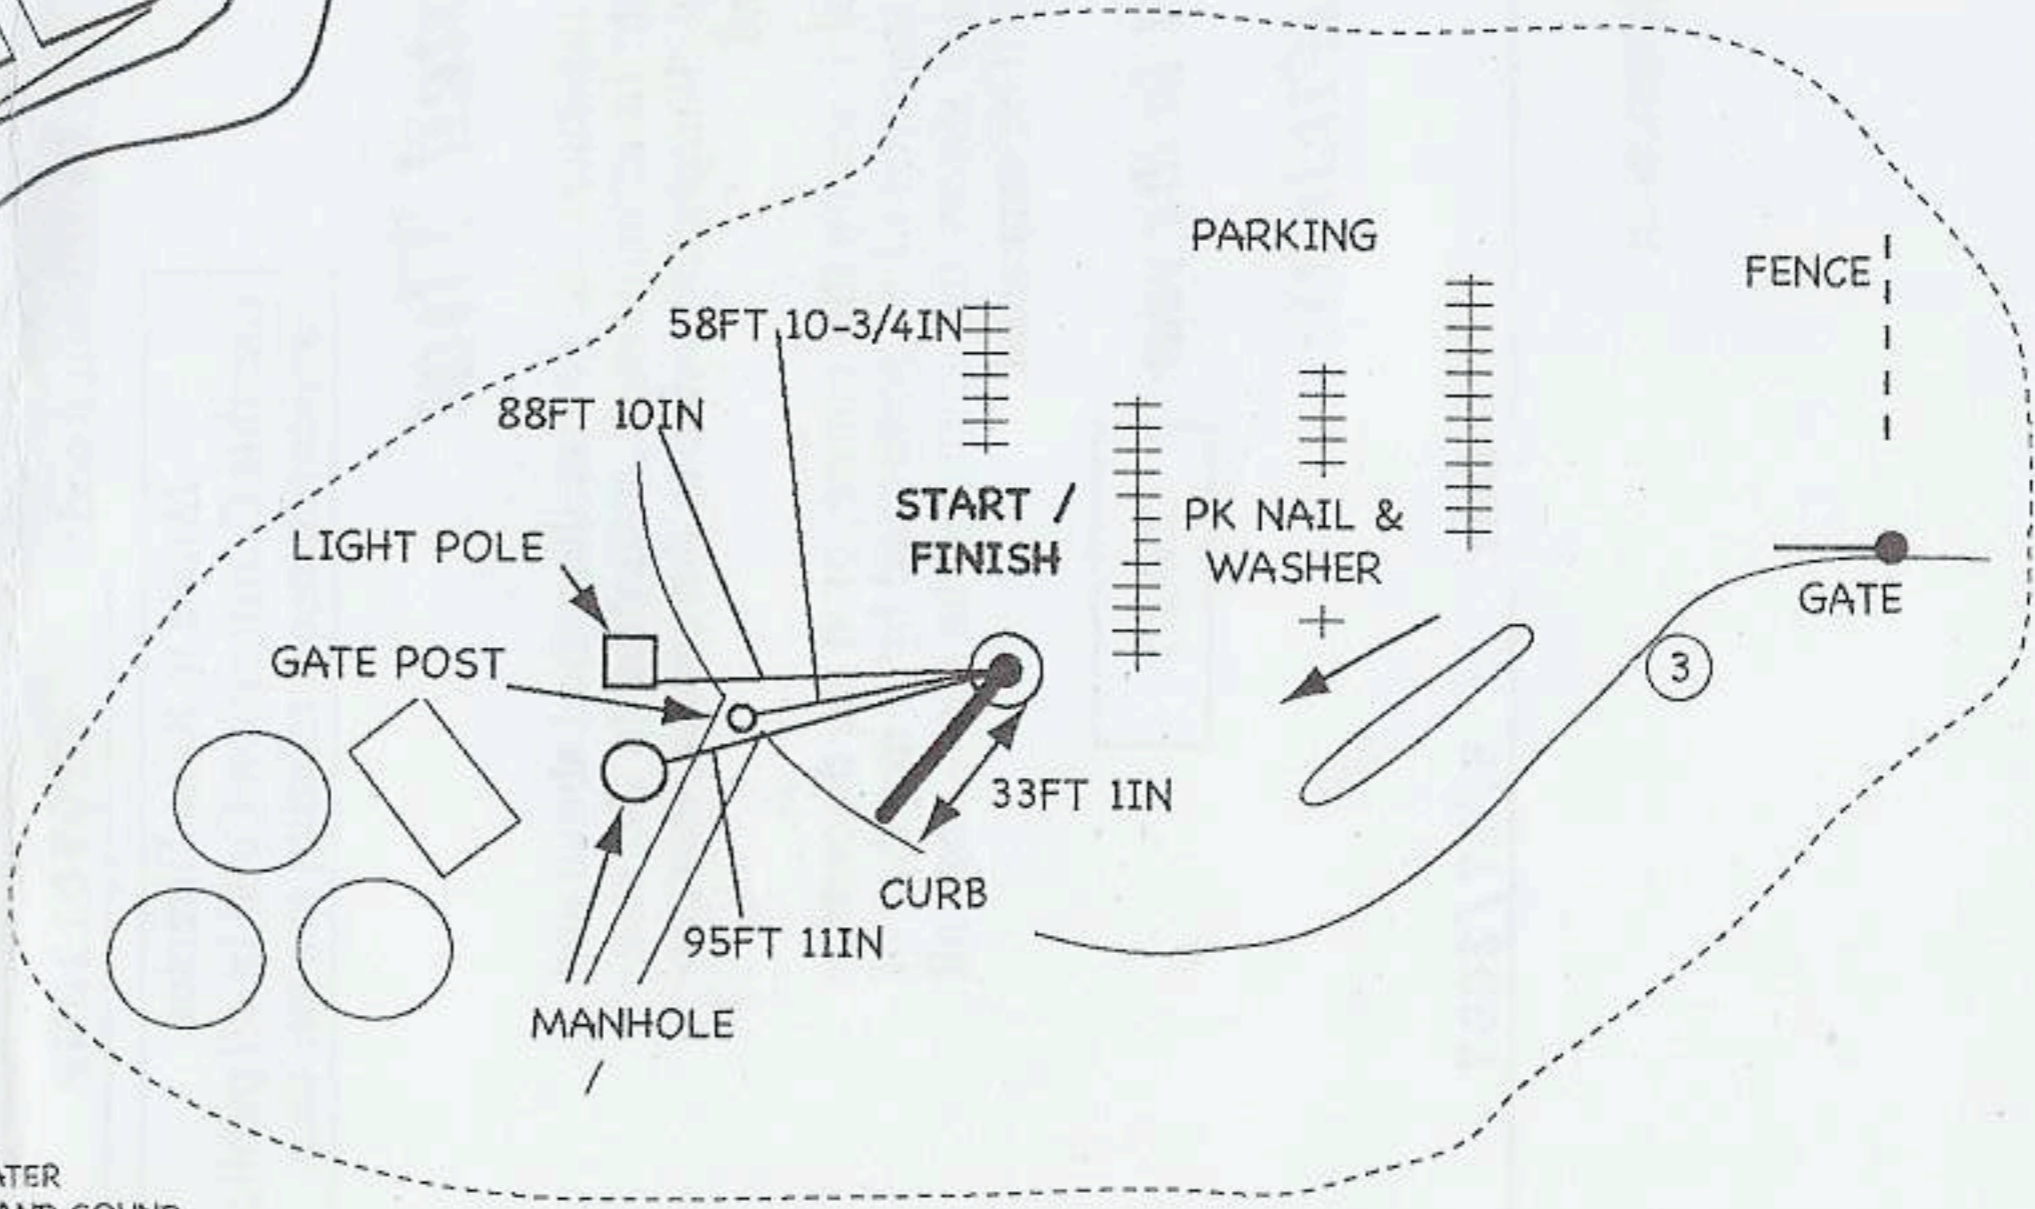

JAMES GREENLEAF 5 KM MEMORIAL ROAD RACE

OCEAN BEACH PARK, NEW LONDON, CT
 START / FINISH ELEVATION = 10FT
 HIGHEST = 48FT
 LOWEST = 5FT
 MEASURED: 5/10/07
 USING THE SHORTEST POSSIBLE ROUTE WITHIN THE ROADWAY.
 BY: GUIDO BROTHERS ESCORT SERVICE

CT07011HP

MILES

- 1 ON LOWER BLVD. 15 FT SOUTH OF DRIVEWAY OF 1ST HOUSE SOUTH OF GLENWOOD AVE. (174 GLENWOOD AVE)
- 2 ON PEQUOT AVE. OPPOSITE DRIVEWAY OF HOUSE #730. 89 FT NORTH OF INTERSECTION WITH QUINNEPEAG AVE.
- 3 IN OCEAN BEACH PARKING LOT AT POLE #17 (EAST CORNER OF BUILDING)

SLIDE BUILDING
 WATER SLIDE
 START / FINISH

POOL

OCEAN BEACH PARK
 BEACH

WATER
 (LONG ISLAND SOUND
 AND THAMES RIVER)