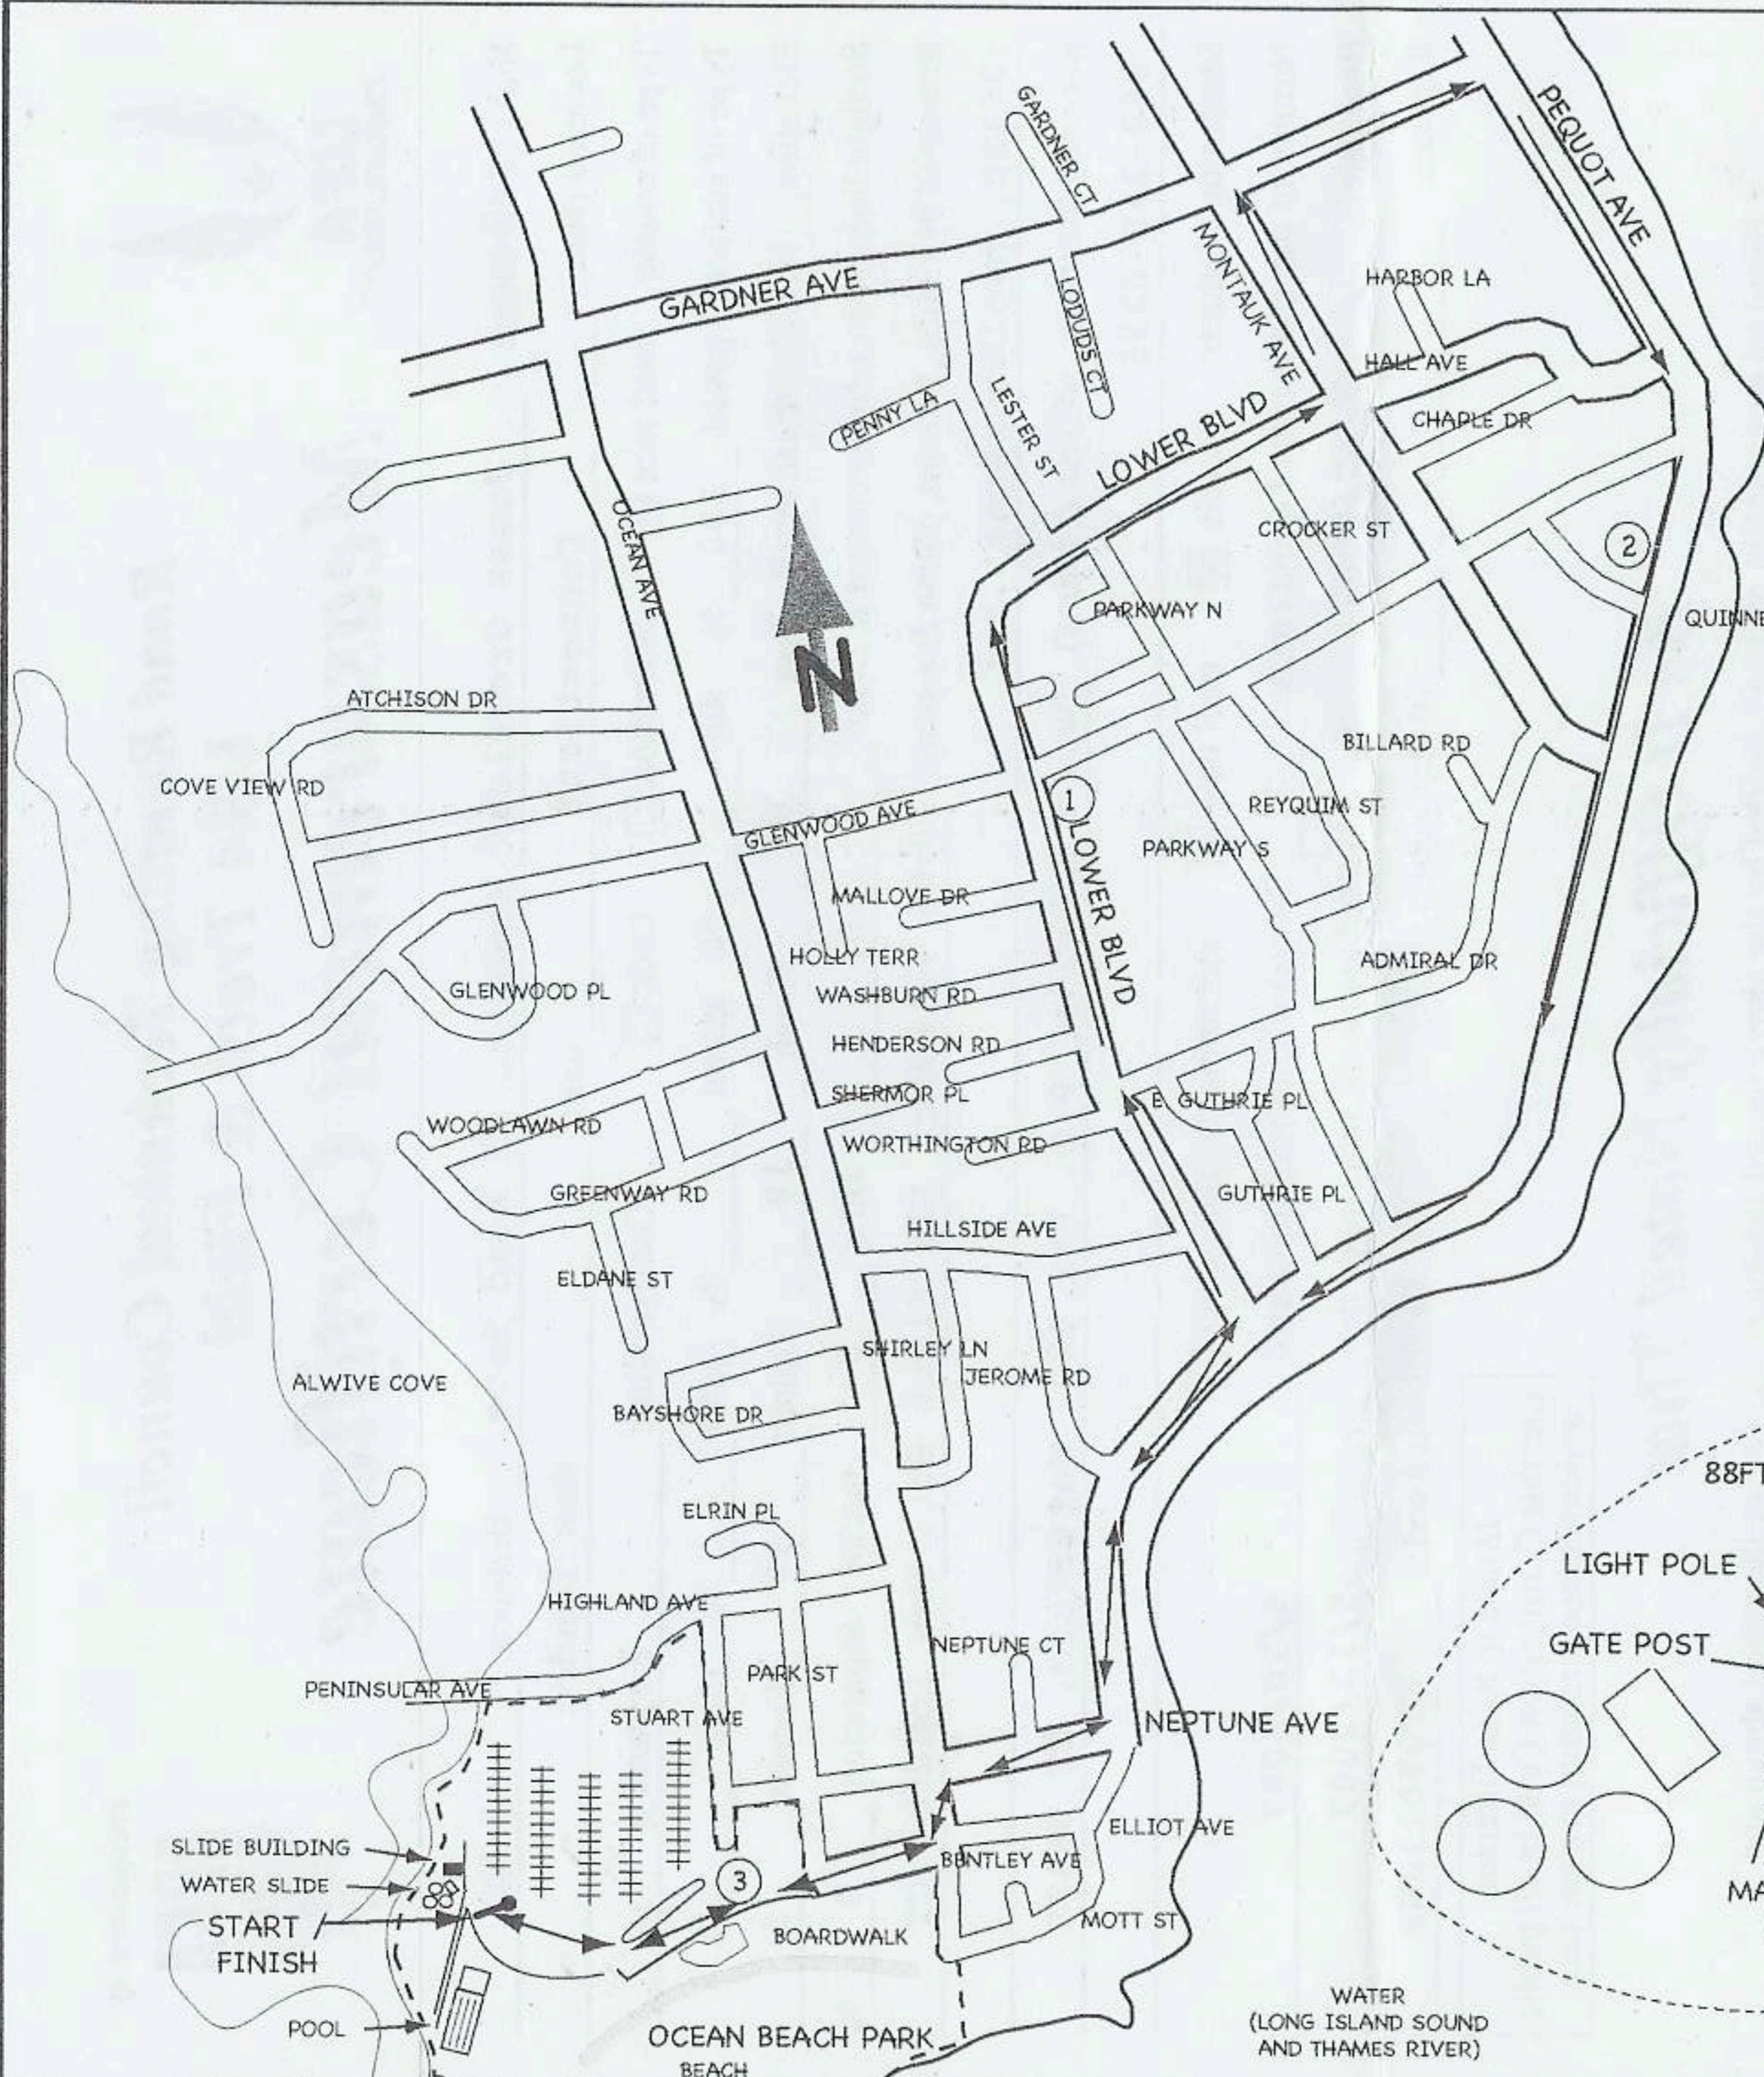

JAMES GREENLEAF 5 KM MEMORIAL ROAD RACE

OCEAN BEACH PARK, NEW LONDON, CT
 START / FINISH ELEVATION = 10FT
 HIGHEST = 48FT
 LOWEST = 5FT
 MEASURED: 5/10/07
 USING THE SHORTEST POSSIBLE ROUTE WITHIN THE ROADWAY.
 BY: GUIDO BROTHERS ESCORT SERVICE

CT07011HP

MILES

- 1 ON LOWER BLVD. 15 FT SOUTH OF DRIVEWAY OF 1ST HOUSE SOUTH OF GLENWOOD AVE. (174 GLENWOOD AVE)
- 2 ON PEQUOT AVE. OPPOSITE DRIVEWAY OF HOUSE #730. 89 FT NORTH OF INTERSECTION WITH QUINNEPEAG AVE.
- 3 IN OCEAN BEACH PARKING LOT AT POLE #17 (EAST CORNER OF BUILDING)

SLIDE BUILDING
 WATER SLIDE
 START / FINISH

POOL

OCEAN BEACH PARK
 BEACH

WATER
 (LONG ISLAND SOUND
 AND THAMES RIVER)